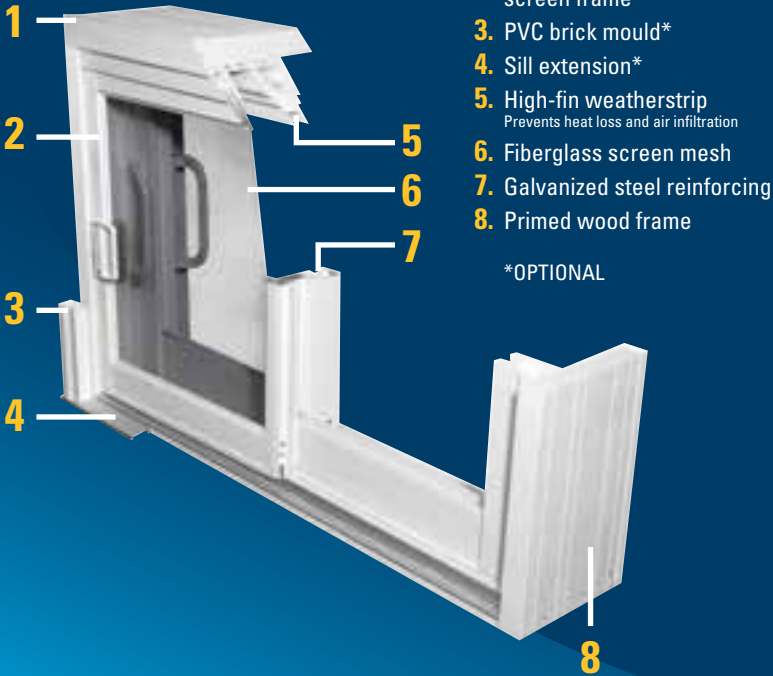

INSIDE YOUR DOOR

1. PVC capped exterior frame
2. Sturdy extruded aluminium screen frame
3. PVC brick mould*
4. Sill extension*
5. High-fin weatherstrip
  Prevents heat loss and air infiltration
6. Fiberglass screen mesh
7. Galvanized steel reinforcing
8. Primed wood frame

*OPTIONAL