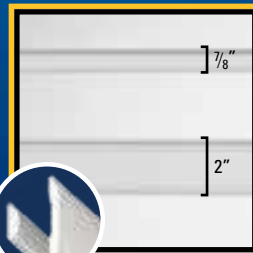

Nuance

Nuance PLUS

Nuance PRO

FEATURES

- PRIMED WOOD FRAME
- 140 MM (5 1/2") OR 168 MM (6 5/8") OR 184 MM (7 1/4")
- PVC CAPPED EXTERIOR FRAME
- PVC INTERIOR CAPPED SILL
- TANDEM BALL BEARING ROLLERS

2 POSITION FOOT LOCK

Low-E WITH ARGON GAS

AVAILABLE WITH TRIPLE GLAZED, DOUBLE LOW-E WITH ARGON GAS

Low-E

OPTIONS

CHOOSE YOUR COLOUR
ASK TO SEE OUR FULL SELECTION

MORTISE "D" HANDLE

MORTISE WITH KEYLOCK

METALLIC MORTISE HANDLES

SECURITY BAR

RECTANGULAR GRILLS

GEORGIAN GRILLS

SLIMLINE GRILLS

SDL GRILLS

OPTIONS

	NUANCE	PLUS	PRO
LOW-E GLASS WITH ARGON GAS	o	INCLUDED	INCLUDED*
V GROOVE / LOW-E GLASS WITH ARGON GAS	o	N/A	N/A
BRONZE OR GREY GLASS	o	o	N/A
GARDEN DOORS WITH EMBOSSED OR FLAT PANELS	o	N/A	N/A
PVC INTERIOR CAPPING	o	o	o
INTERIOR FRAME EXTENSION	o	o	o
PVC BRICKMOULD WITH ANODIZED ALUMINUM SILL EXTENSION	o	o	o
PVC CAPPED WOOD BRICKMOULD 1 1/2" & 2" WITH ANODIZED ALUMINUM SILL EXTENSION	o	o	o
NAILING FIN	o	o	o
SECURITY BAR	o	o	o
KEY LOCK	o	o	o
PAINTED DOORS	o	o	o
PAINTED GRILLS	o	o	N/A

o = OPTION

*ARGON GAS NOT INCLUDED IN NUANCE PRO

OPEN, CLOSE, RAISE OR LOWER IT!

ADD INTERNAL BLINDS TO YOUR SLIDING PATIO DOOR AND GAIN INCREASED PRIVACY CONTROL.

RAISE / LOWER

TILT OPEN / CLOSE

PERFORMANCE

PLEASE SEE OUR WEBSITE FOR PERFORMANCE INFORMATION AT:

[HTTP://WWW.NUANCEDOORS.COM/](http://www.nuancedoors.com/)